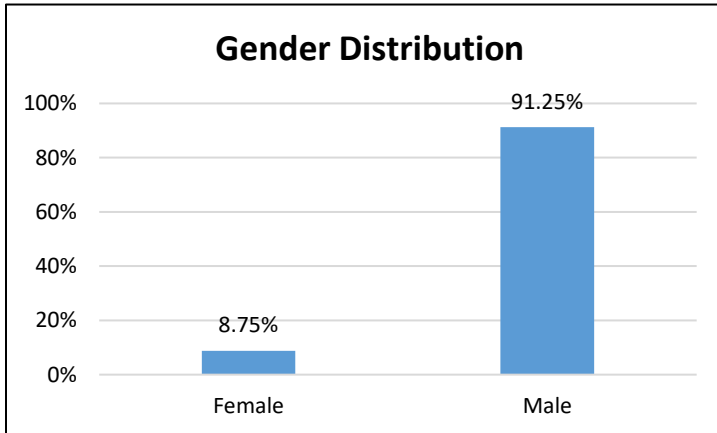

Pretrial Services Weekly Report

Electronic Monitoring Population Demographics 11/18/2022

Radio Frequency Monitoring (RF) population:	914
GPS Monitoring population:	725

Radio Frequency Monitoring

GPS Monitoring